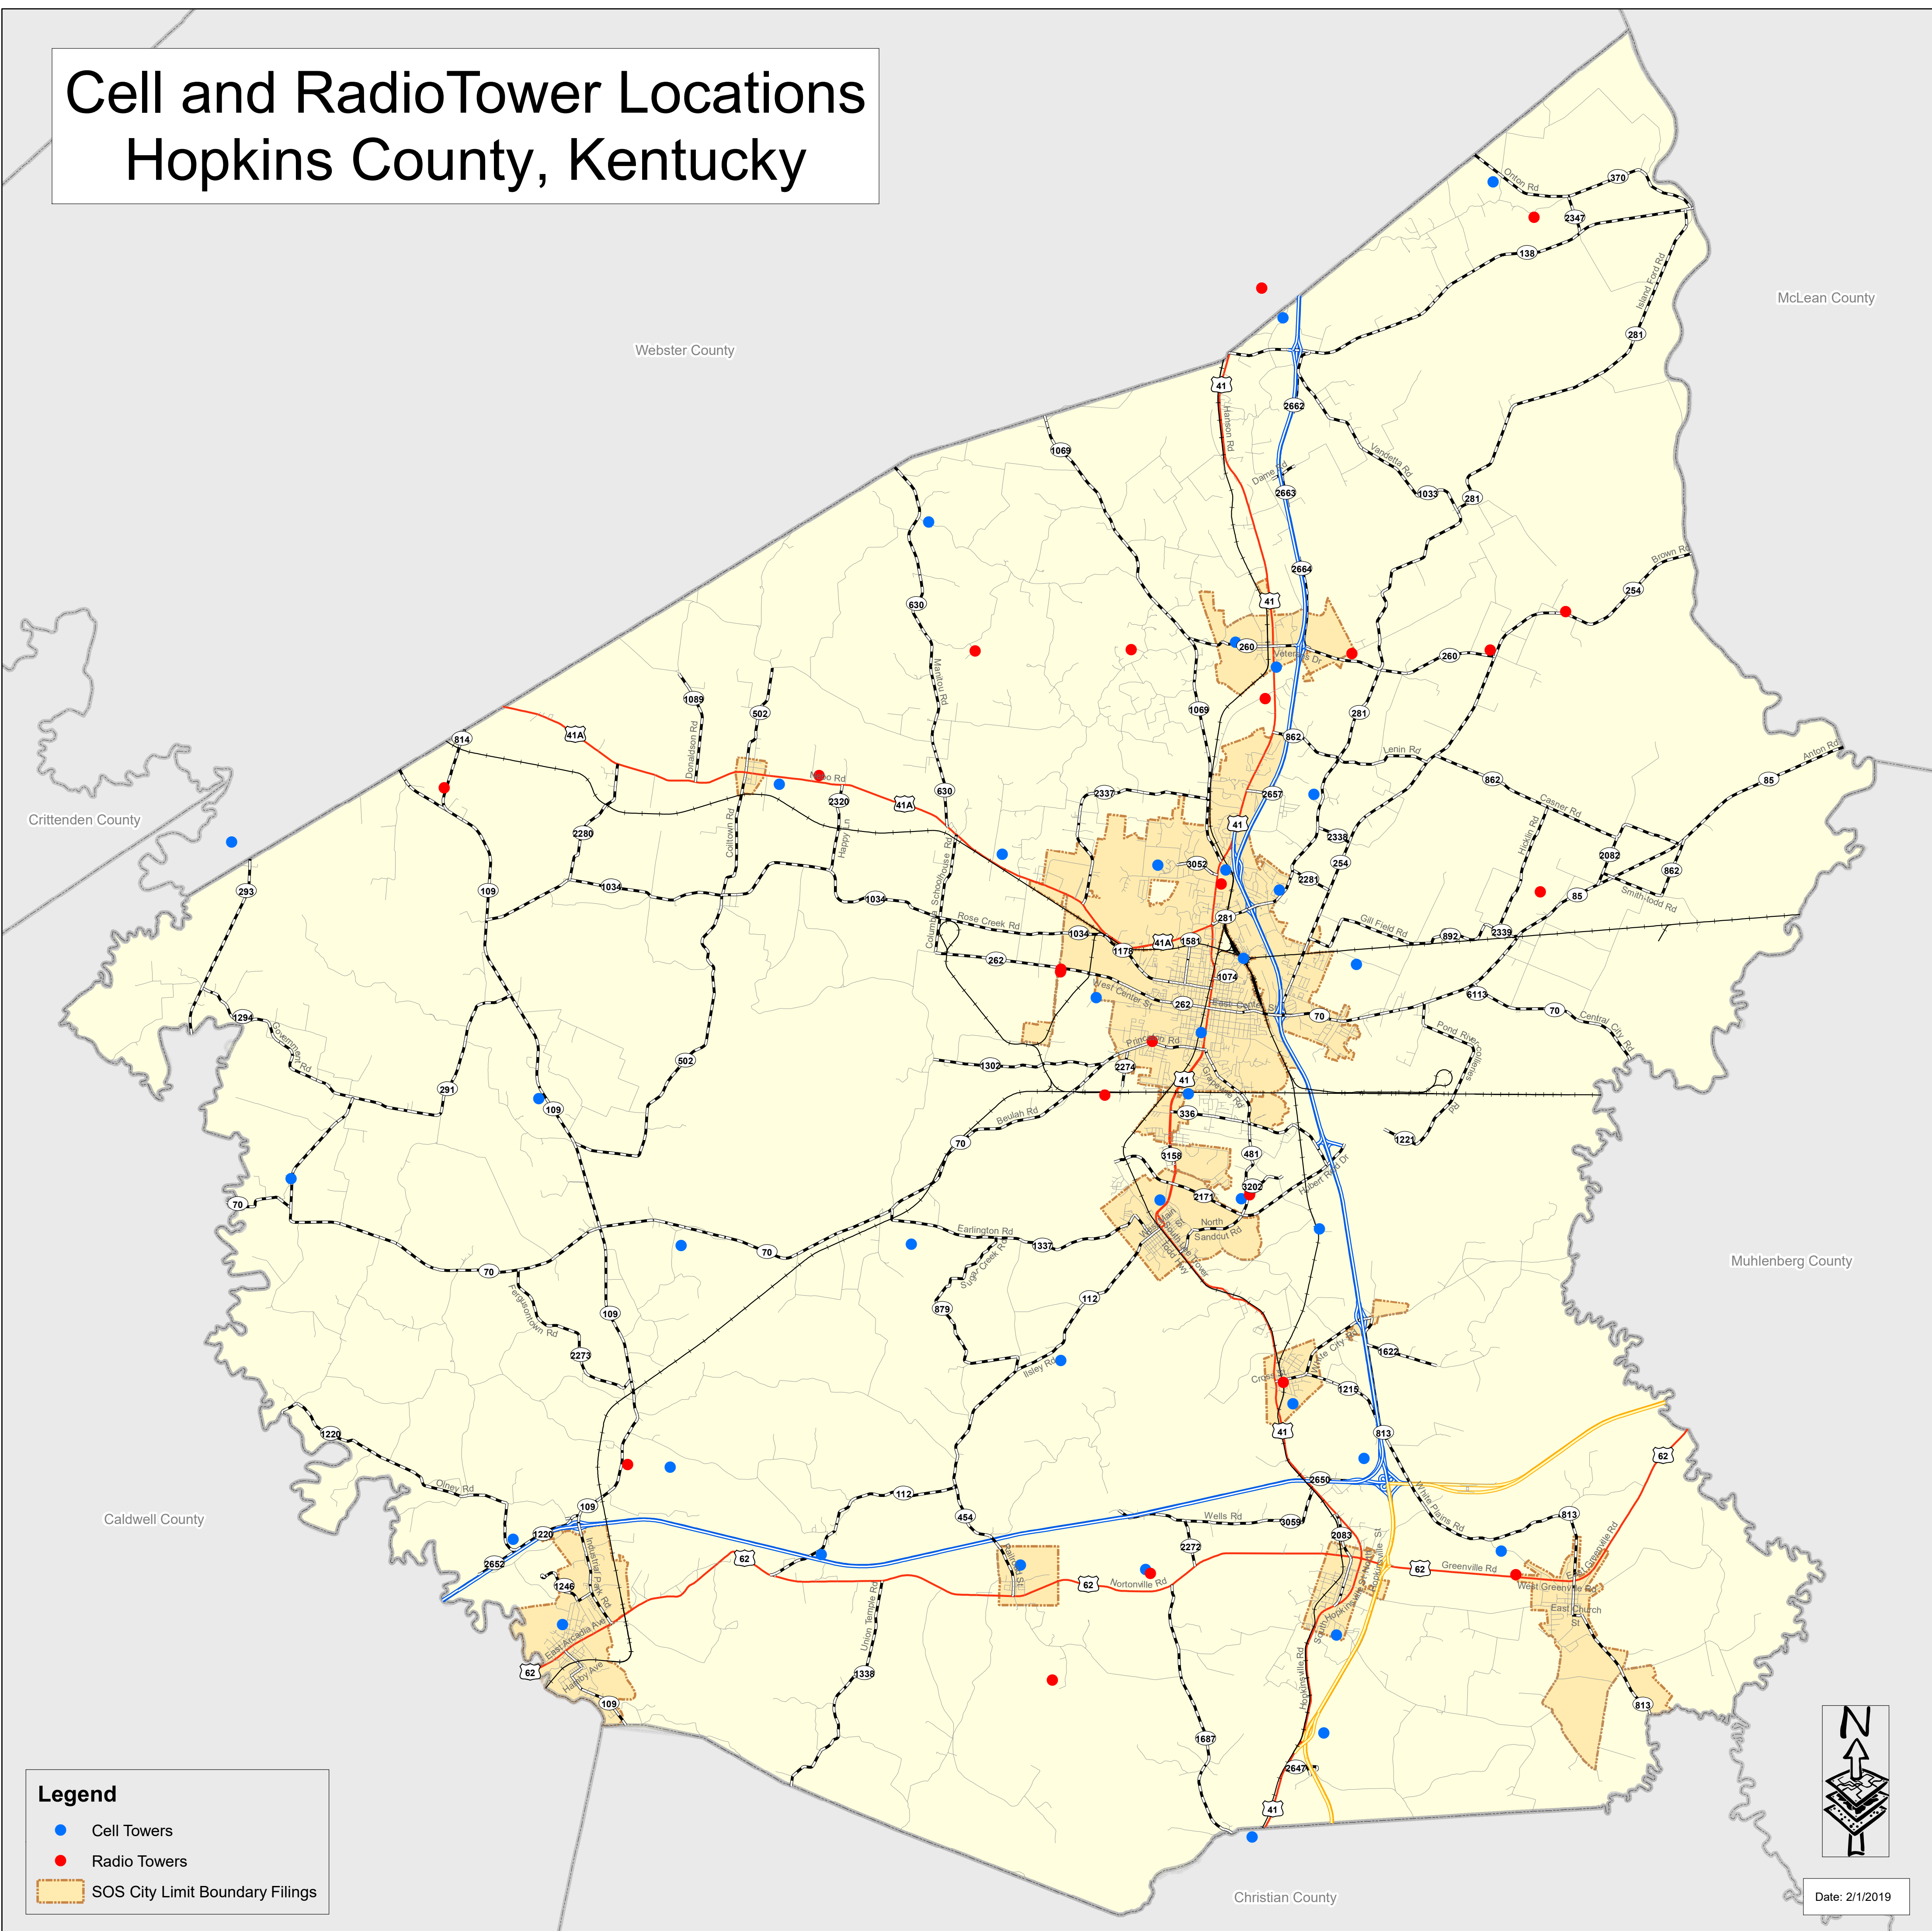

Cell and Radio Tower Locations Hopkins County, Kentucky

Date: 2/1/2019